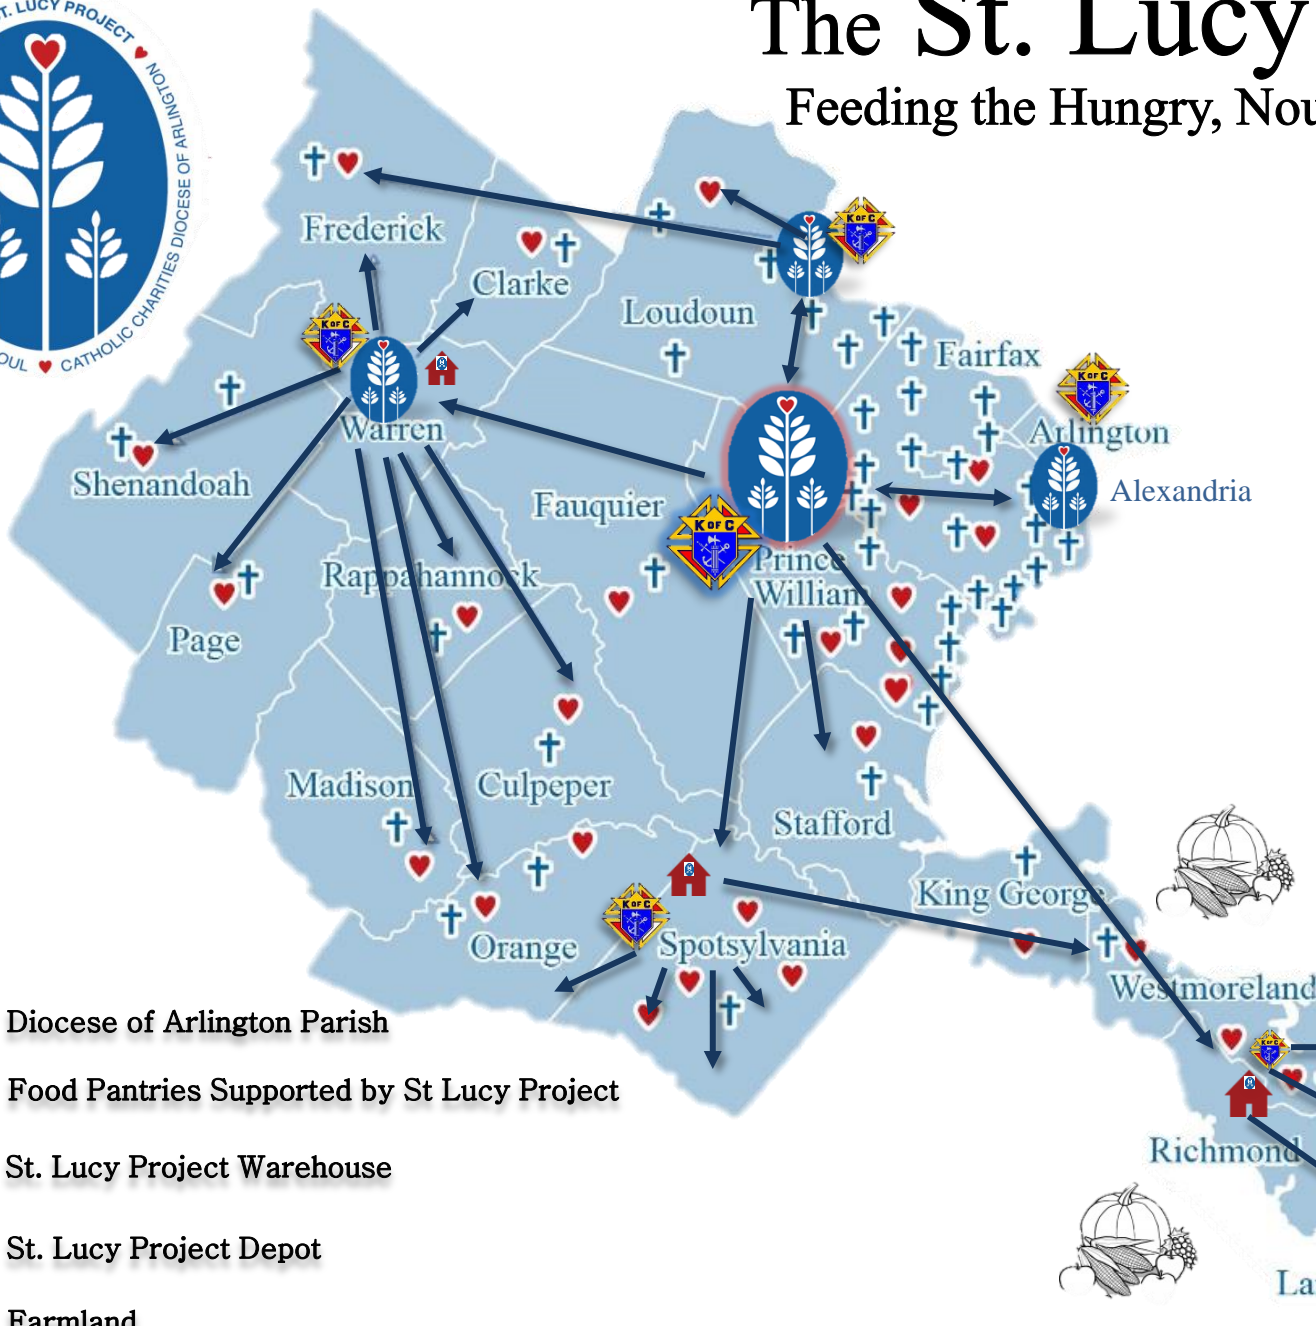

The St. Lucy Project

Feeding the Hungry, Nourishing the Soul

Transportation Support

KNIGHTS OF COLUMBUS
IN SERVICE TO ONE. IN SERVICE TO ALL.

-  Diocese of Arlington Parish
-  Food Pantries Supported by St Lucy Project
-  St. Lucy Project Warehouse
-  St. Lucy Project Depot
-  Farmland

The St. Lucy Project
Concept of Operations
25 May 2018

Distributing food throughout the Diocese of Arlington